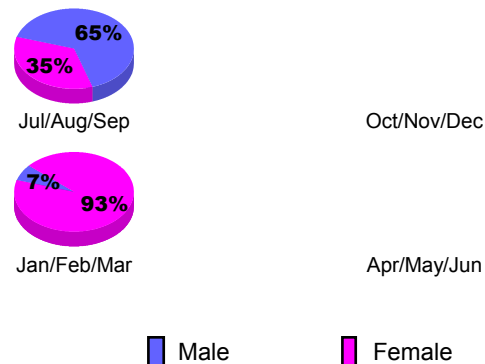

Club Results 2012-2013

Goal, New, Dropped, Gain/Loss

YTD Status Quo Clubs 2012-2013

Status Quo Clubs Compared to Status Quo Members

Club Gain/Loss 2012-2013

MEMBERSHIP

Month	Net Memb Goal	Actual New Memb	Actual Dropped Memb	Gain/Loss of Memb
2012-2013				
Jul/Aug/Sep	0	74	102	-28
Oct/Nov/Dec	0	70	112	-42
Jan/Feb/Mar	0	67	41	26
Apr/May/Jun	0	114	183	-69
Totals	0	325	438	-113

Membership Results 2012-2013

Goal, New, Dropped, Gain/Loss

Gender Comparison 2012-2013

Membership Gain/Loss 2012-2013