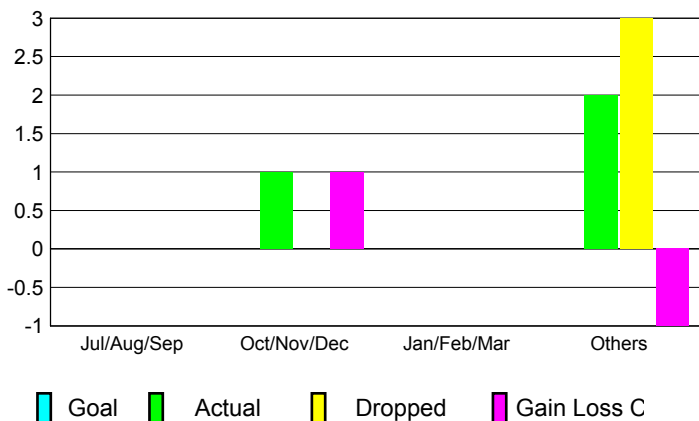

GMT: **BYEONG-DEOK KIM**

Location: **REPUBLIC OF KOREA**

GMT CA: **5**

CLUBS

Month	New Club Goal	Actual New Clubs	Actual Dropped Clubs	Gain/Loss of Clubs
2012-2013				
Jul/Aug/Sep	0	0	0	0
Oct/Nov/Dec	0	1	0	1
Jan/Feb/Mar	0	0	0	0
Apr/May/Jun	0	2	3	-1
Totals	0	3	3	0

Club Results 2012-2013

Goal, New, Dropped, Gain/Loss

YTD Status Quo Clubs 2012-2013

Status Quo Clubs Compared to Status Quo Members

Club Gain/Loss 2012-2013

MEMBERSHIP

Month	Net Memb Goal	Actual New Memb	Actual Dropped Memb	Gain/Loss of Memb
2012-2013				
Jul/Aug/Sep	0	74	102	-28
Oct/Nov/Dec	0	70	112	-42
Jan/Feb/Mar	0	67	41	26
Apr/May/Jun	0	114	183	-69
Totals	0	325	438	-113