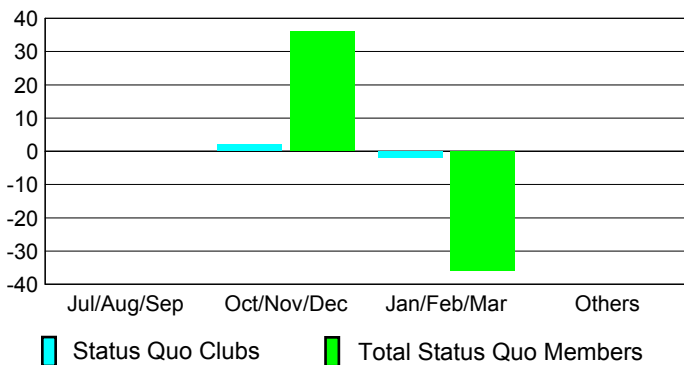

GMT: **BYEONG-DEOK KIM**

Location: **REPUBLIC OF KOREA**

GMT CA: **5**

CLUBS

Month	New Club Goal	Actual New Clubs	Actual Dropped Clubs	Gain/Loss of Clubs
2012-2013				
Jul/Aug/Sep	0	0	0	0
Oct/Nov/Dec	0	1	0	1
Jan/Feb/Mar	0	0	0	0
Apr/May/Jun	0	2	3	-1
Totals	0	3	3	0

Club Results 2012-2013

Goal, New, Dropped, Gain/Loss

YTD Status Quo Clubs 2012-2013

Status Quo Clubs Compared to Status Quo Members

Club Gain/Loss 2012-2013

MEMBERSHIP

Month	Net Memb Goal	Actual New Memb	Actual Dropped Memb	Gain/Loss of Memb
2012-2013				
Jul/Aug/Sep	0	74	102	-28
Oct/Nov/Dec	0	70	112	-42
Jan/Feb/Mar	0	67	41	26
Apr/May/Jun	0	114	183	-69
Totals	0	325	438	-113