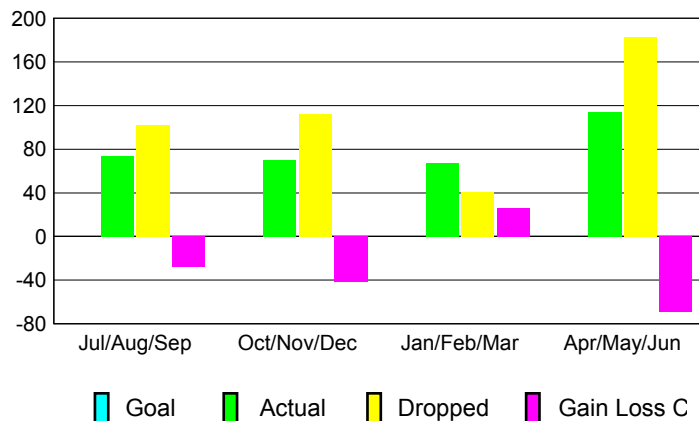

GMT: **BYEONG-DEOK KIM**

Location: **REPUBLIC OF KOREA**

GMT CA: **5**

CLUBS

Month	New Club Goal	Actual New Clubs	Actual Dropped Clubs	Gain/Loss of Clubs
2012-2013				
Jul/Aug/Sep	0	0	0	0
Oct/Nov/Dec	0	1	0	1
Jan/Feb/Mar	0	0	0	0
Apr/May/Jun	0	2	3	-1
Totals	0	3	3	0

Club Results 2012-2013

Goal, New, Dropped, Gain/Loss

YTD Status Quo Clubs 2012-2013

Status Quo Clubs Compared to Status Quo Members

Club Gain/Loss 2012-2013

MEMBERSHIP

Month	Net Memb Goal	Actual New Memb	Actual Dropped Memb	Gain/Loss of Memb
2012-2013				
Jul/Aug/Sep	0	74	102	-28
Oct/Nov/Dec	0	70	112	-42
Jan/Feb/Mar	0	67	41	26
Apr/May/Jun	0	114	183	-69
Totals	0	325	438	-113

Membership Results 2012-2013

Goal, New, Dropped, Gain/Loss

Gender Comparison 2012-2013

Membership Gain/Loss 2012-2013